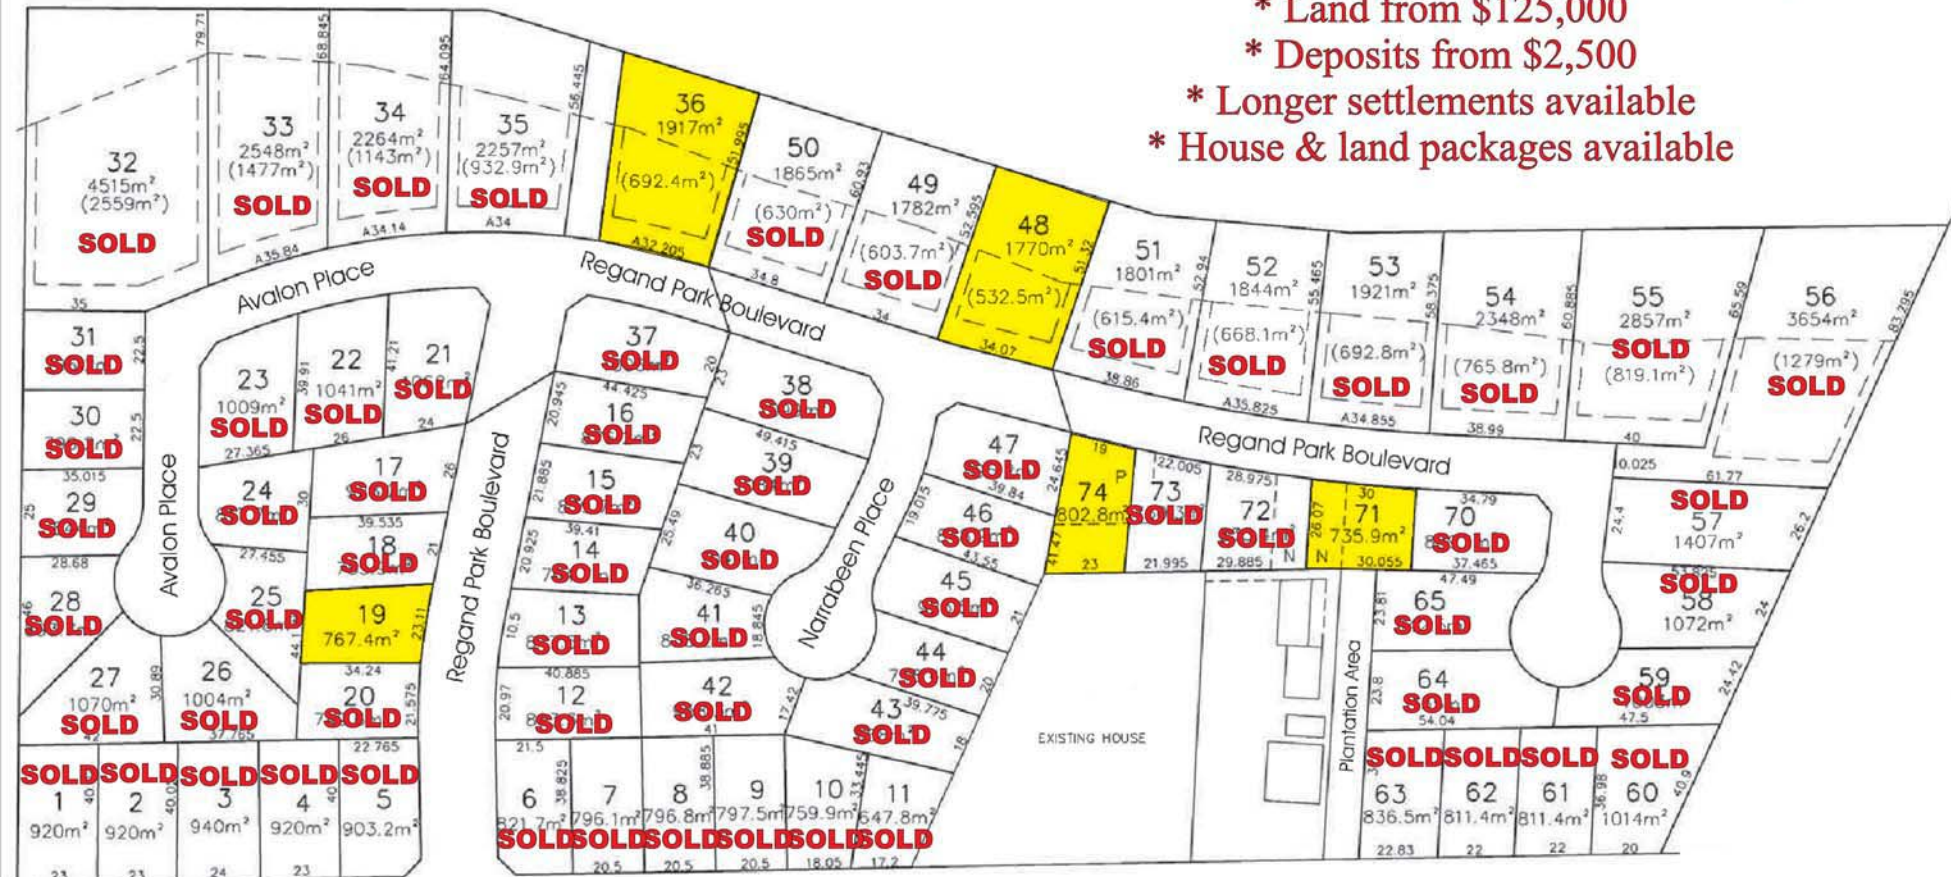

REGAND PARK

www.regandpark.com.au

- Make the home of your dreams a walk in the park -

- Make the home of your dreams a walk in the park -

- * Land from \$125,000
- * Deposits from \$2,500
- * Longer settlements available
- * House & land packages available